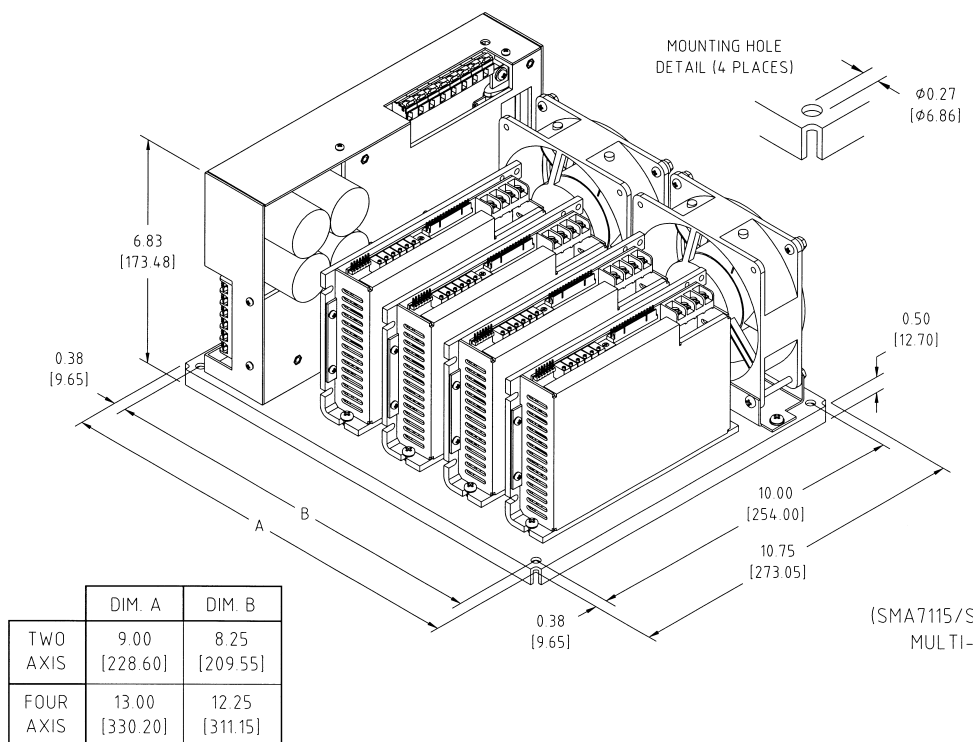

ANALOG BRUSH PWM SERVO AMPLIFIERS SMA7115 / SMA7115HP MULTI AXIS MECHANICAL DIMENSIONS

SMA7115 / SMA7115HP Multi-Axis

Glentek, Inc.

208 Standard Street • El Segundo, California 90245 USA
(310) 322-3026 • (310) 322-7709 Fax • www.glentek.com